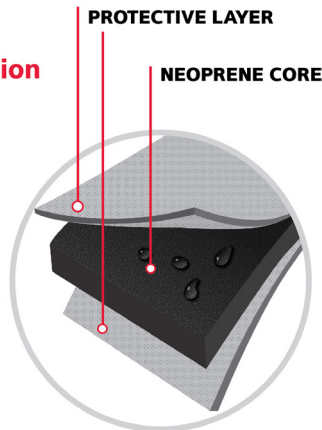

Puffer Jacket Fact Sheet

FEATURES

Super Warm

A warm jacket with a lightweight and wind resistant outer shell.

Waterproof Underbody

A neoprene panel covers the dog's underbody protecting it from moisture.

Comfort fit

The stretch neoprene panel ensures a comfortable fit.

Reversible

Two complimentary colours allow the jacket to be reversible.

Reflective Trim

Metallic trims along the sides provide safety & visibility in low light conditions.

Available in:

Blue | Turquoise

Purple | Hot Pink

Red | Orange

Yellow | Grey

Green | Lime

Black | Grey

PACKAGING

Each product is attached to a branded hanger. A product swing tag with sizing chart and barcode is attached to the product.

NEOfit™

Underbody Water Protection

CARE INSTRUCTIONS

- Warm Machine Wash
- Do Not Tumble Dry
- Do Not Bleach
- Do Not Iron