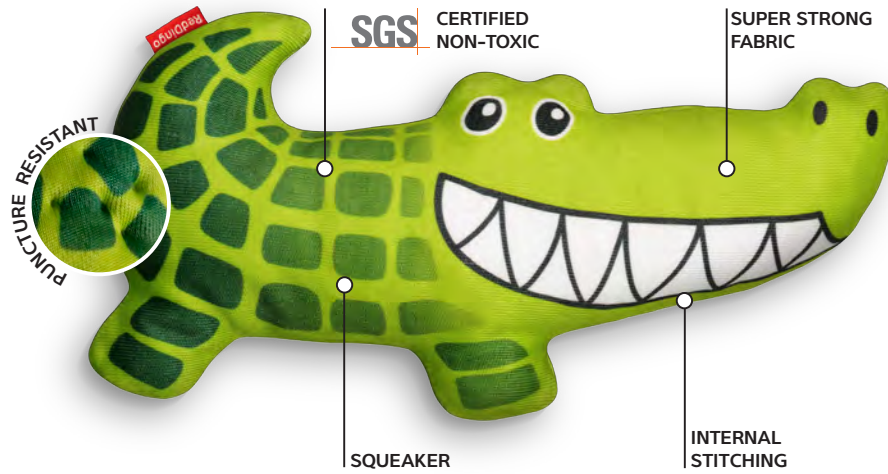

## FEATURES

**DURABILITY  
GUARANTEED**

**GENTLE  
ON TEETH**

**LIGHTWEIGHT  
FOR INDOOR PLAY**

These toys are not indestructible and therefore are not intended as a chew toy.

## SIZE AND WEIGHT

| Name       | Koala        | Crocodile     | Kangaroo     | Cockatoo     |
|------------|--------------|---------------|--------------|--------------|
| Net Weight | 139g / 4.9oz | 108g / 3.8oz  | 119g / 4.2oz | 114g / 4oz   |
| Height     | 200mm / 7.9" | 275mm / 10.8" | 235mm / 9.3" | 205mm / 8.1" |
| Width      | 165mm / 6.5" | 125mm / 4.9"  | 185mm / 7.3" | 205mm / 8.1" |
| Depth      | 47mm / 1.9"  | 35mm / 1.4"   | 52mm / 2.0"  | 58mm / 2.3"  |

| Name       | Shark        | Echidna      | Wombat       | Platypus      |
|------------|--------------|--------------|--------------|---------------|
| Net Weight | 113g / 4oz   | 134g / 4.7oz | 133g / 4.7oz | 120g / 4.2oz  |
| Height     | 255mm / 10"  | 235mm / 9.3" | 215mm / 8.5" | 285mm / 11.2" |
| Width      | 130mm / 5.1" | 145mm / 5.7" | 130mm / 5.1" | 145mm / 5.7"  |
| Depth      | 50mm / 2"    | 57mm / 2.2"  | 54mm / 2.1"  | 47mm / 1.9"   |

## PACKAGING

Each product is attached to a cardboard hangsell with item specific barcode. A promotional swing tag is also included.